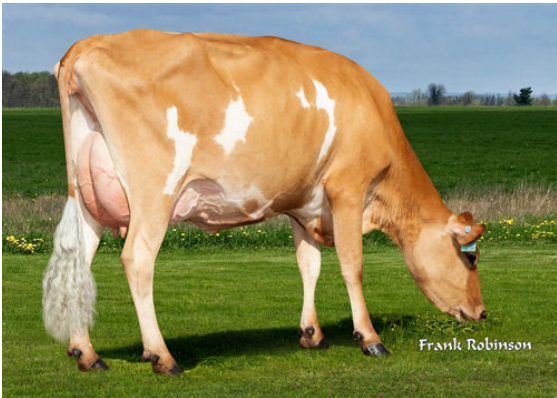

JX AHLEM DIAMOND {5}
VIERRA CASEY VG-83%-2YR-USA
AHLEM GIFTED GEPETTO {6}
VIERRA COLETTA VG-81%-2YR-USA
JX RIVER VALLEY CHIEF {6}
PROGENESIS CRAZE CORDE {6} EX-90%-5YR-USA

GPA LPI +1931 PRO$ 1706 JH1F JNSF

Reg. #: JE840M3287521260 aAa: AVM: 135,345
Nasc: 08/06/2024 Kappa Caseína: BB Beta Caseína: A2A2

PRODUÇÃO		G Rebanhos	G Filhas	60% Rep.	GPA 26*APR				
Leite kg	1254	Gordura kg	55	Gordura %	-0.10	Proteína kg	49	Proteína %	0.00
Velocidade Ordenha	98	Temperamento	97						

SAÚDE e REPRODUÇÃO Immunity 99

Perm. Rebanho	108	Imunidade das Vítelas	96
C.S.	108	Facilidade de Parto	105
Fertilidade Filhas	100	Facilidade de Parto das Filhas	102
Escore de Condição Corporal	96	Resistência Doença Metabólica	99
Resistência a Mamites	106		
Persistência Lactação	102		

CONFORMAÇÃO GPA 26*APR

	G Rebanhos	G Filhas	49% Rep.		
Conformação		1	Força Leiteira		1
Sistema Mamário		1	Garupa		-2
Pernas & Pés		0			

PROGENESIS CRAZE CORD {6}
THIRD DAM